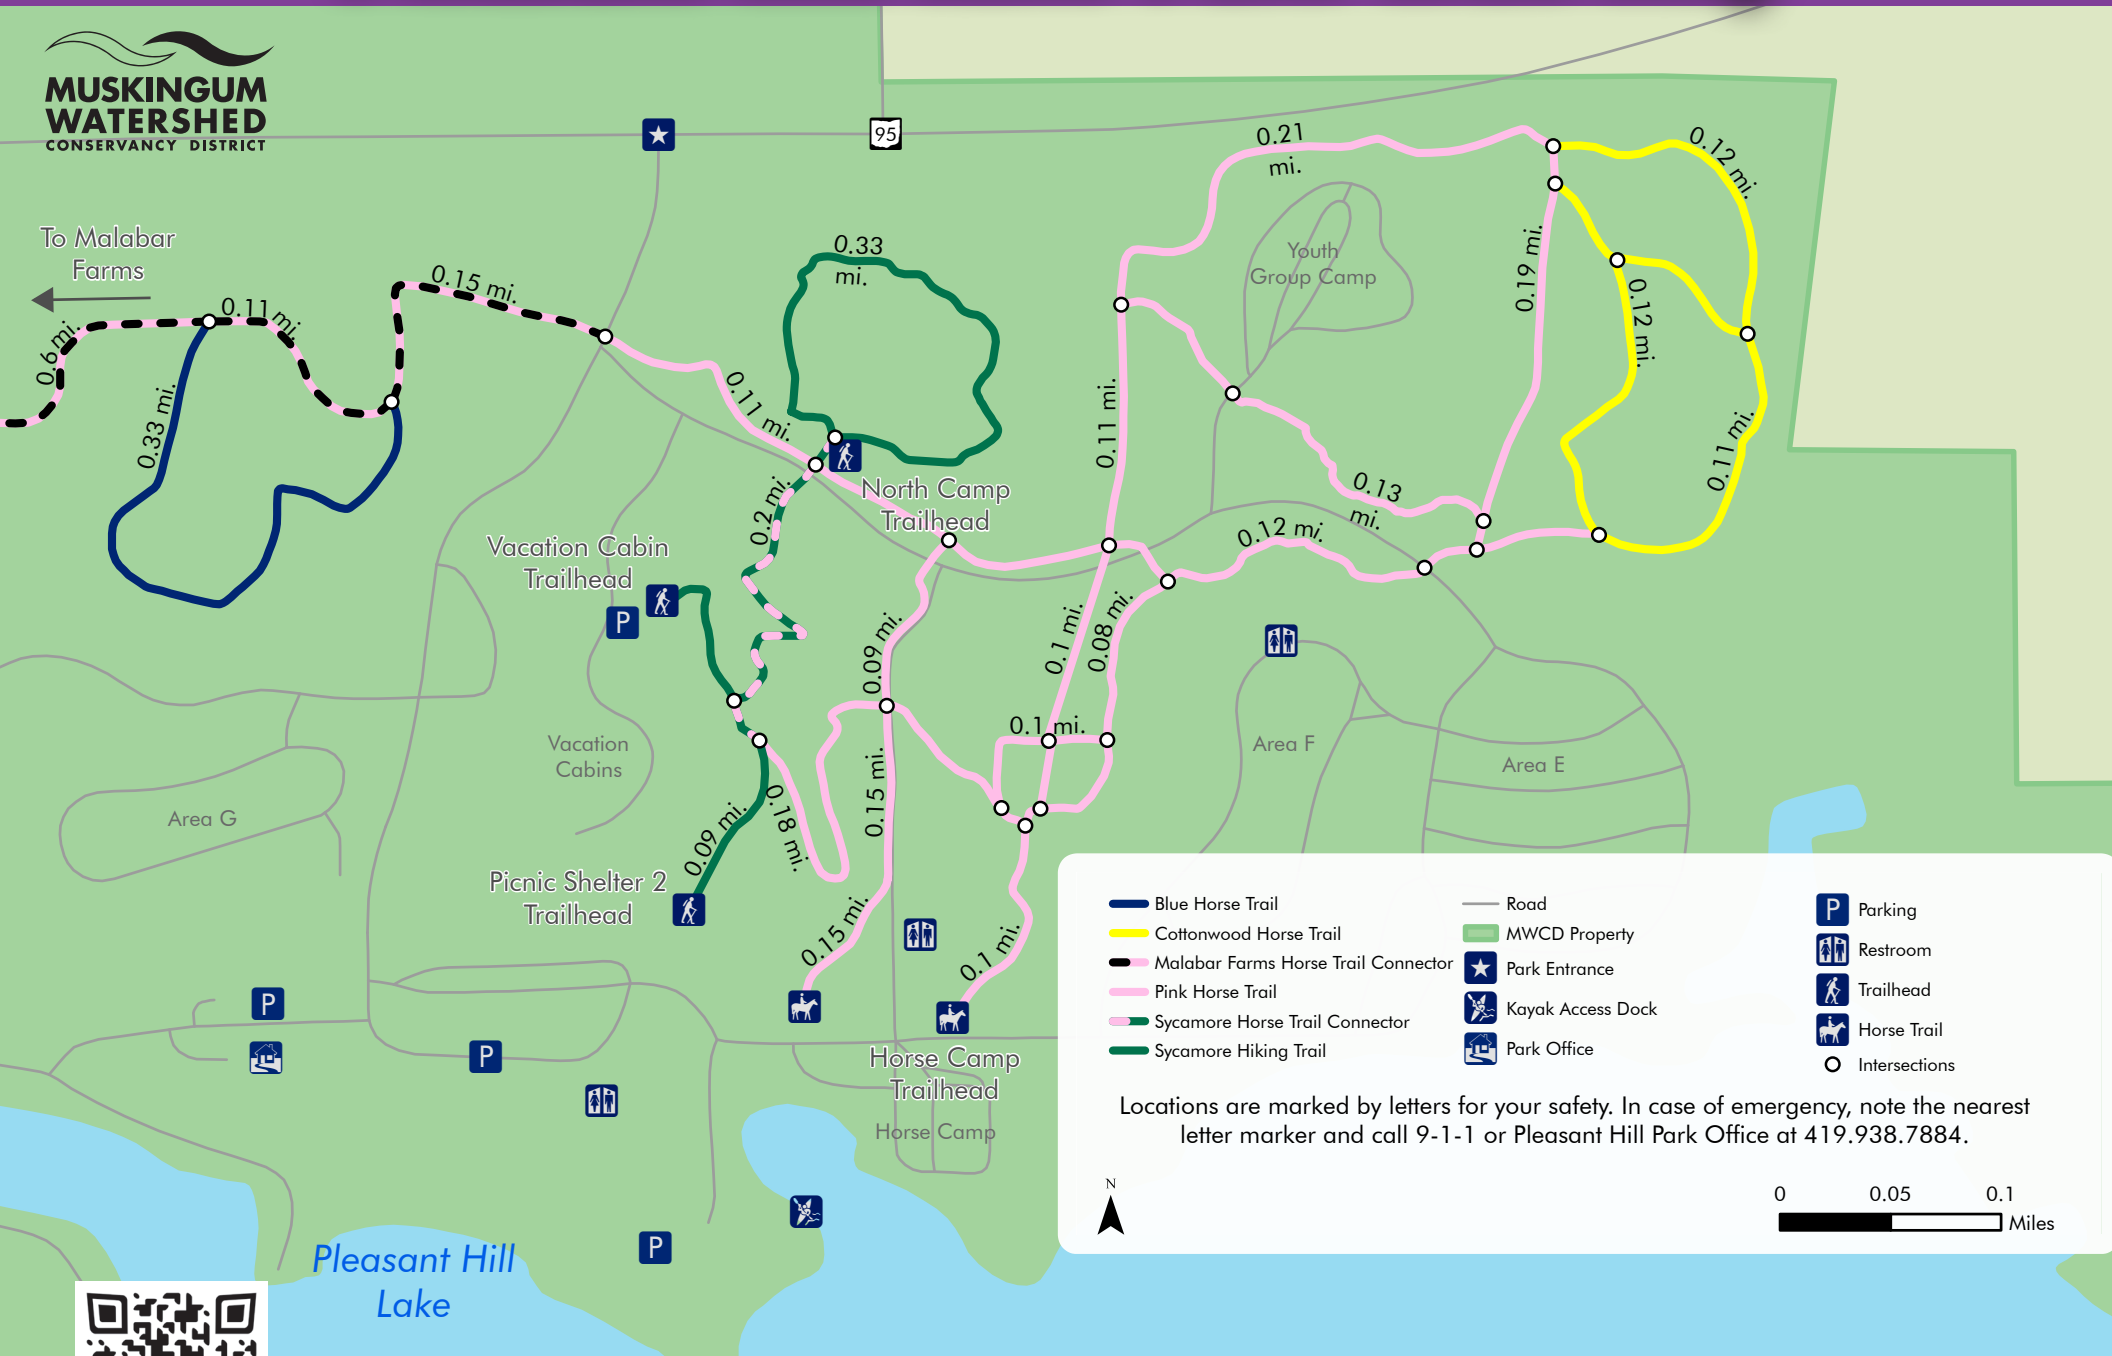

Pleasant Hill Lake Horse Trail Map

Visit [MWCD.org/Trails](https://www.mwcd.org/Trails) or scan the QR code to access current trail information or to report unsafe trail conditions

Pleasant Hill Lake Park Trail Map

Blue Horse Trail	Road	Parking
Cottonwood Horse Trail	MWCD Property	Restroom
Malabar Farms Horse Trail Connector	Park Entrance	Trailhead
Pink Horse Trail	Kayak Access Dock	Horse Trail
Sycamore Horse Trail Connector	Park Office	Intersections
Sycamore Hiking Trail		

Locations are marked by letters for your safety. In case of emergency, note the nearest letter marker and call 9-1-1 or Pleasant Hill Park Office at 419.938.7884.

N

0 0.05 0.1 Miles

Visit MWCD.org/Trails or scan the QR code to access current trail information or to report unsafe trail conditions