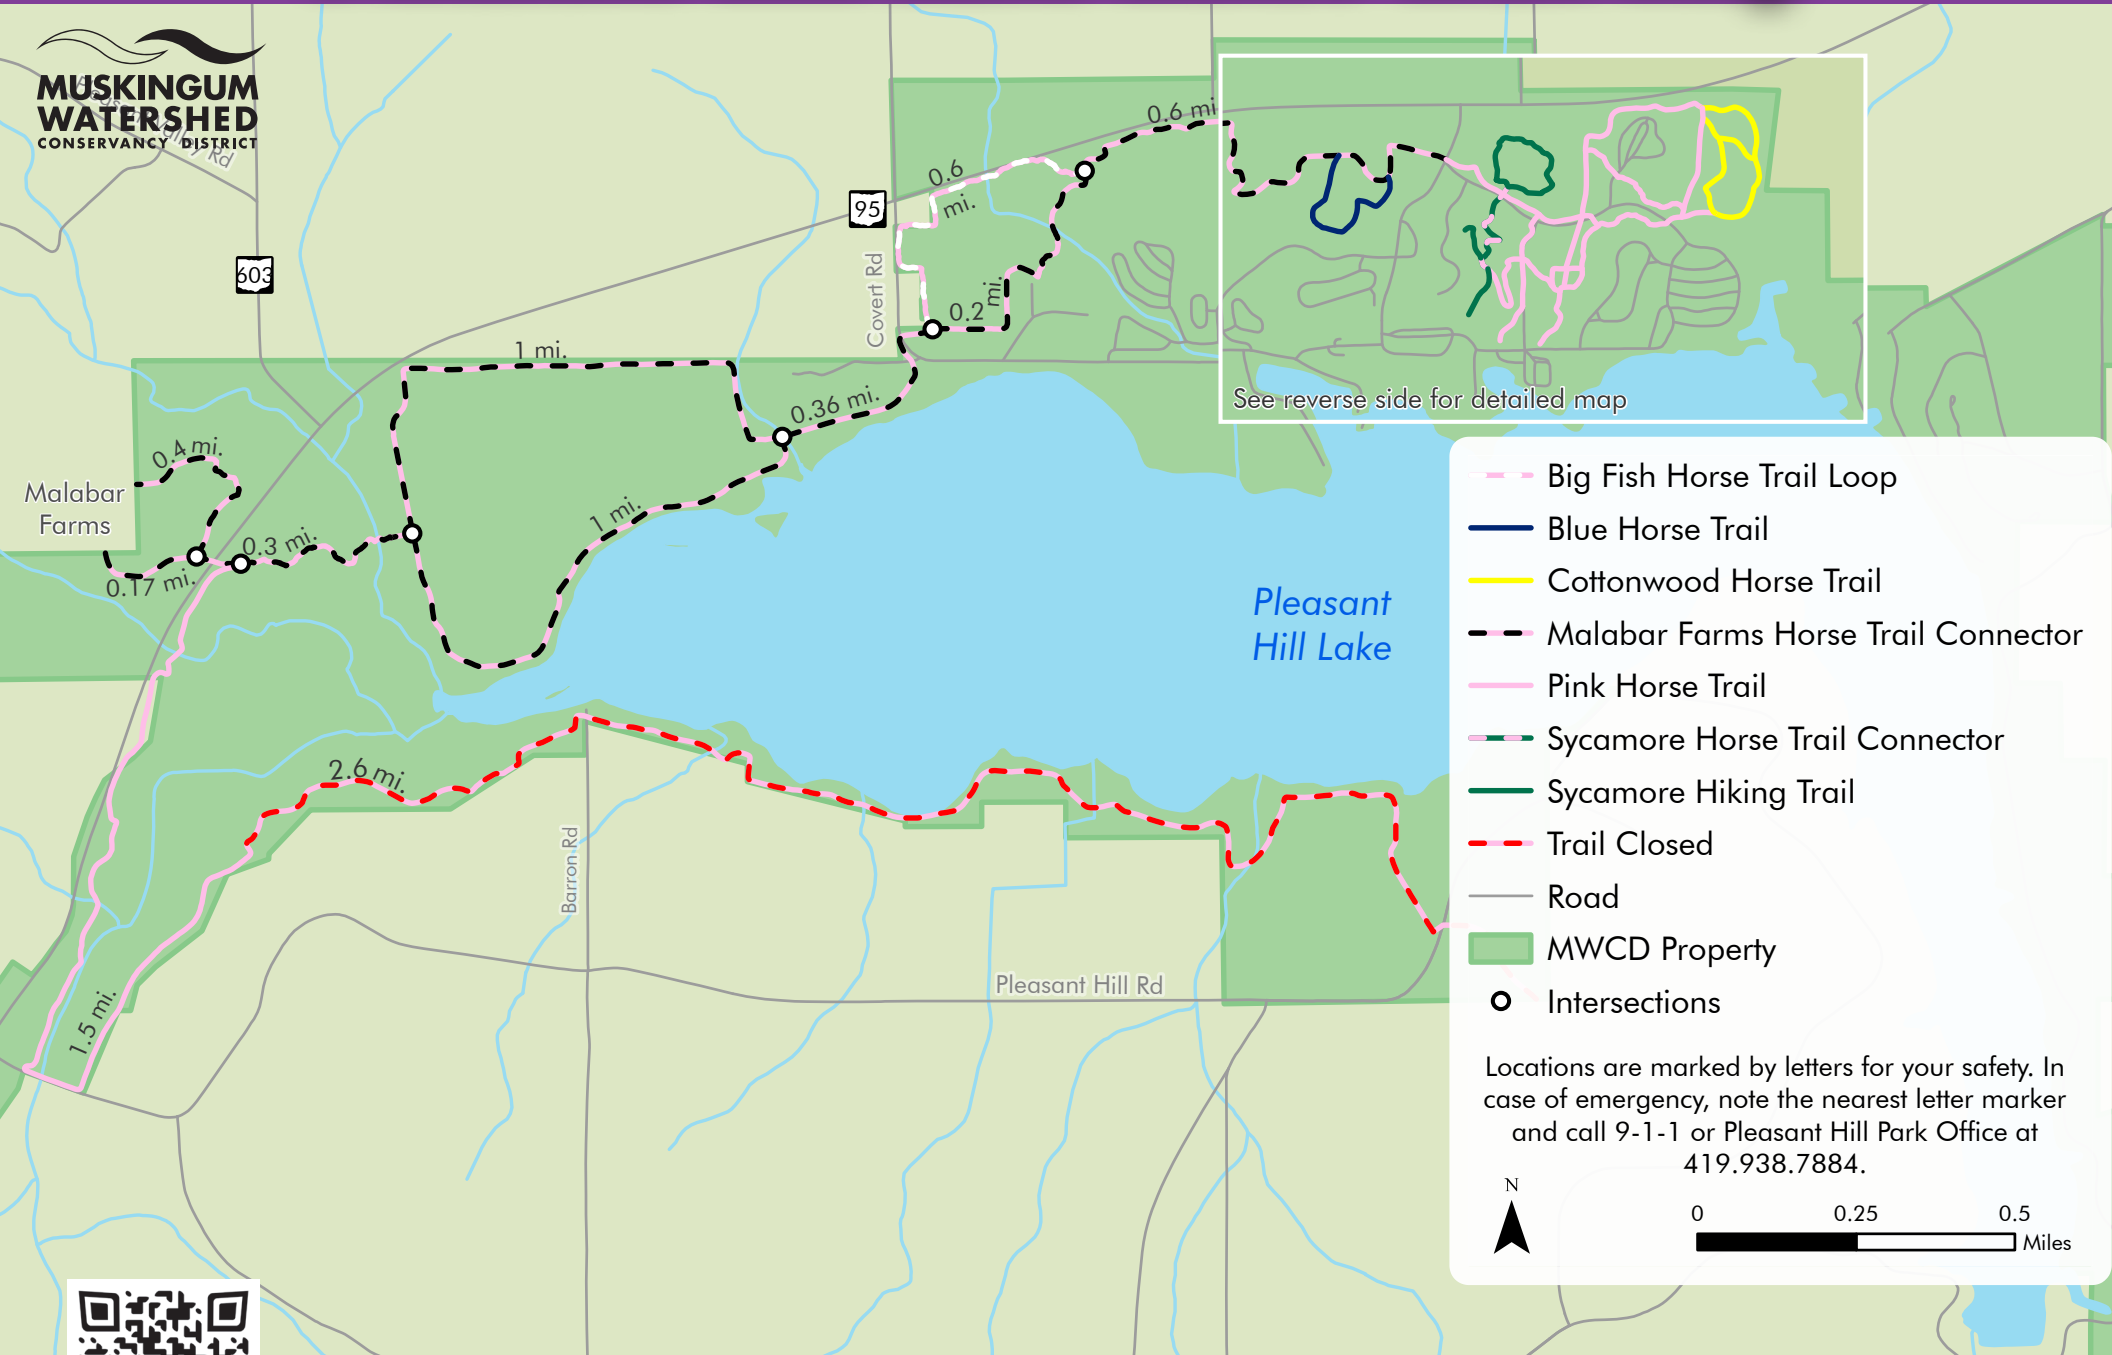

Pleasant Hill Lake Horse Trail Map

Visit [MWCD.org/Trails](https://www.mwcd.org/Trails) or scan the QR code to access current trail information or to report unsafe trail conditions

Pleasant Hill Lake Park Trail Map

Blue Horse Trail	Road	Parking
Cottonwood Horse Trail	MWCD Property	Restroom
Malabar Farms Horse Trail Connector	Park Entrance	Trailhead
Pink Horse Trail	Kayak Access Dock	Horse Trail
Sycamore Horse Trail Connector	Park Office	Intersections
Sycamore Hiking Trail		

Locations are marked by letters for your safety. In case of emergency, note the nearest letter marker and call 9-1-1 or Pleasant Hill Park Office at 419.938.7884.

N

0 0.05 0.1 Miles

Visit MWCD.org/Trails or scan the QR code to access current trail information or to report unsafe trail conditions