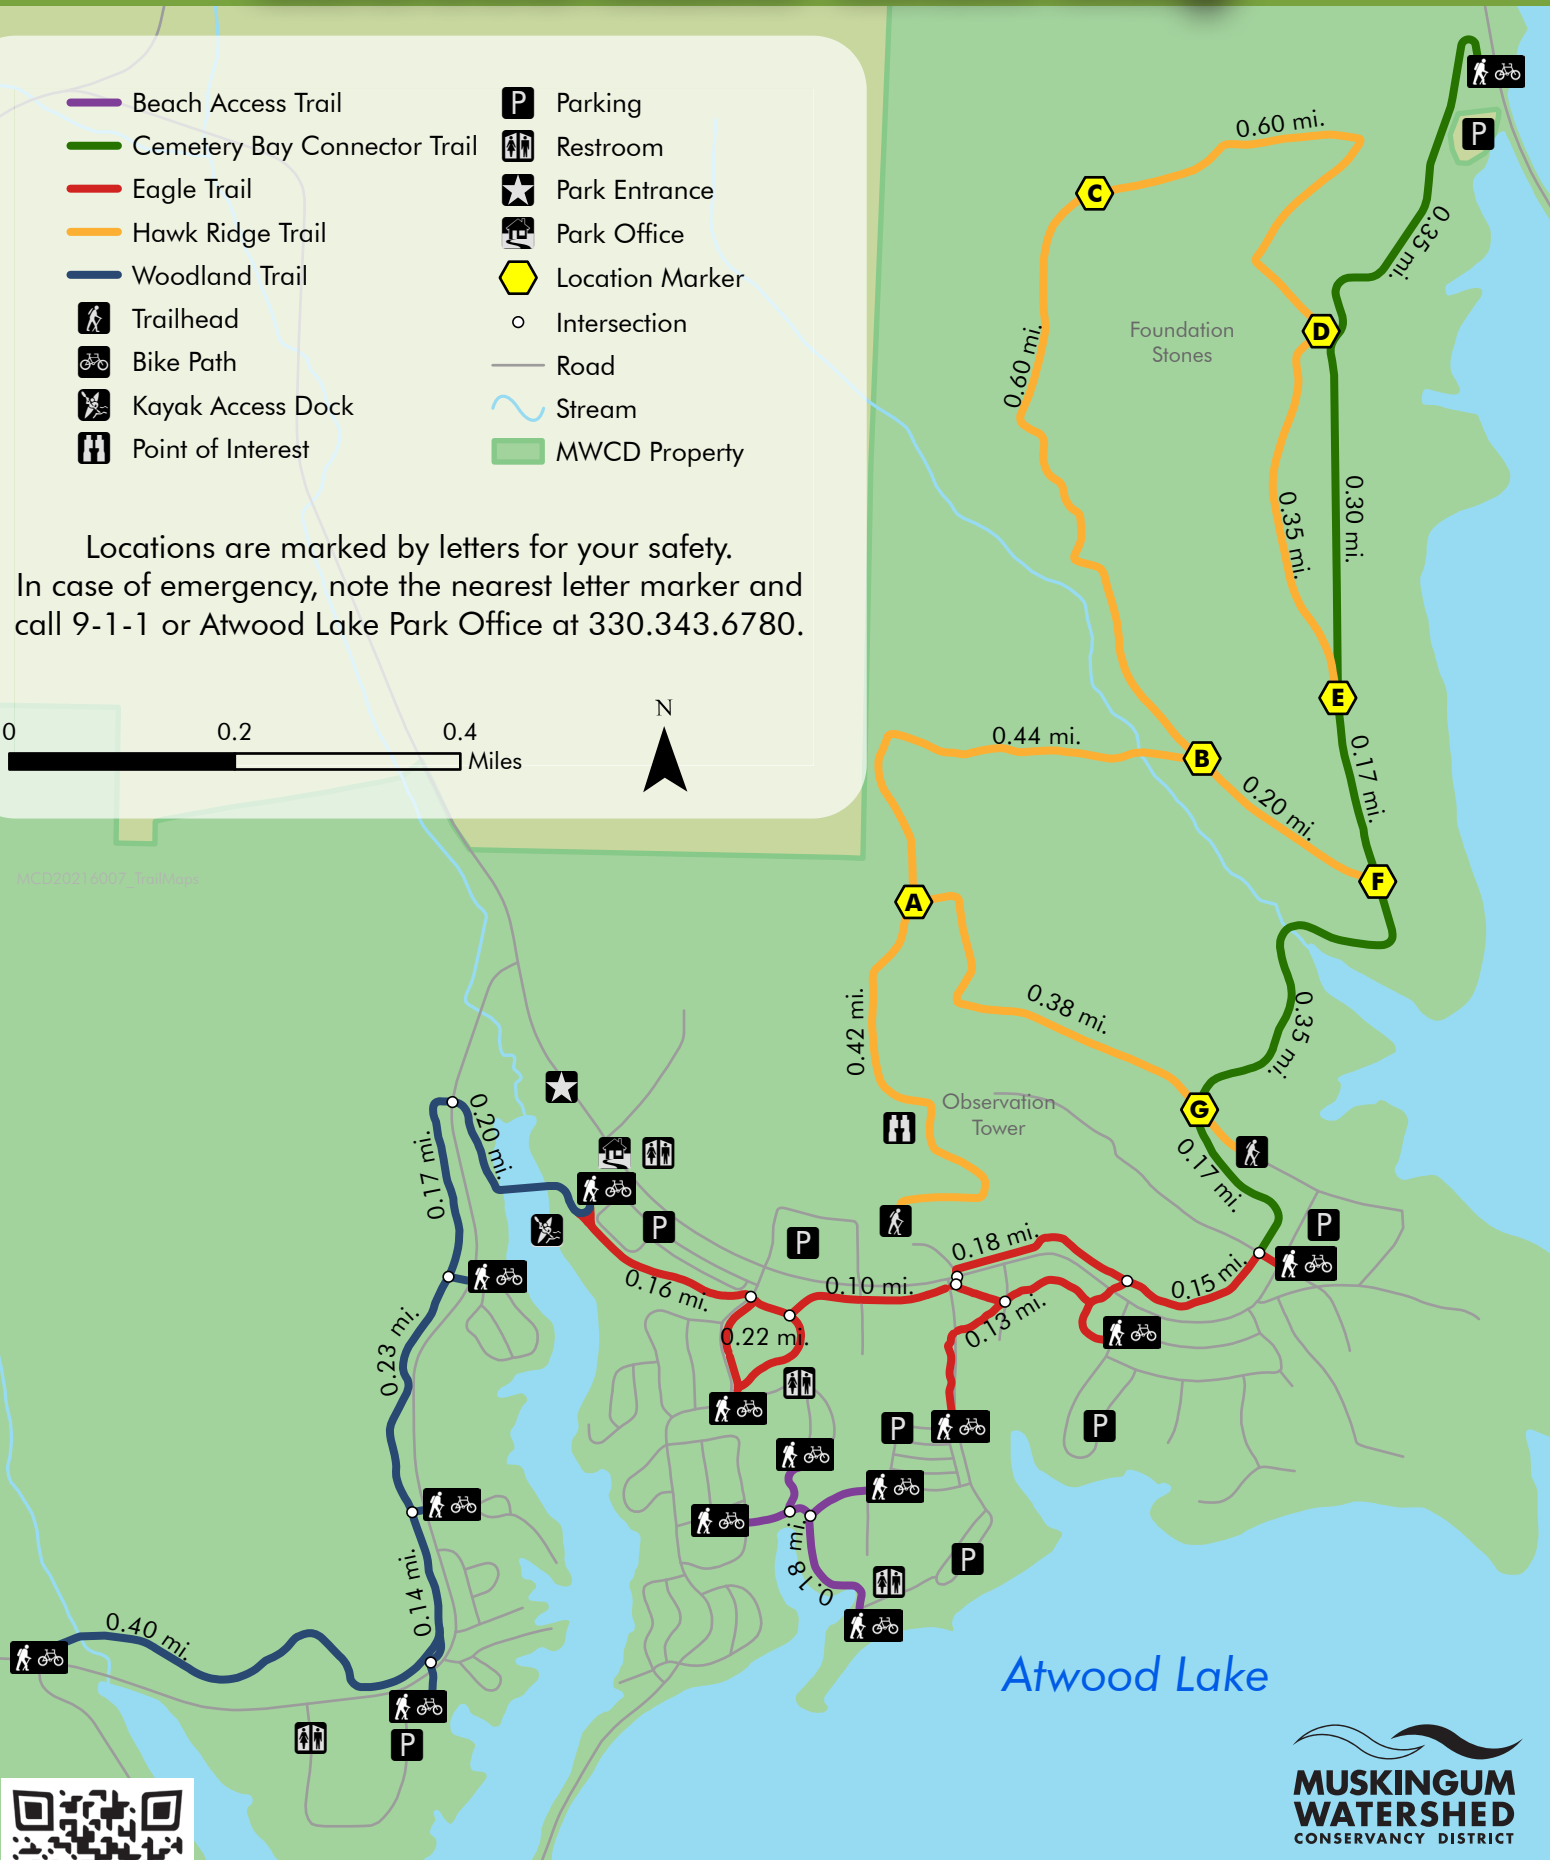

Atwood Lake Trail Map

- | | |
|------------------------------|-----------------|
| Beach Access Trail | Parking |
| Cemetery Bay Connector Trail | Restroom |
| Eagle Trail | Park Entrance |
| Hawk Ridge Trail | Park Office |
| Woodland Trail | Location Marker |
| Trailhead | Intersection |
| Bike Path | Road |
| Kayak Access Dock | Stream |
| Point of Interest | MWCD Property |

Locations are marked by letters for your safety. In case of emergency, note the nearest letter marker and call 9-1-1 or Atwood Lake Park Office at 330.343.6780.

Visit MWCD.org/Trails or scan the QR code to access current trail information or to report unsafe trail conditions